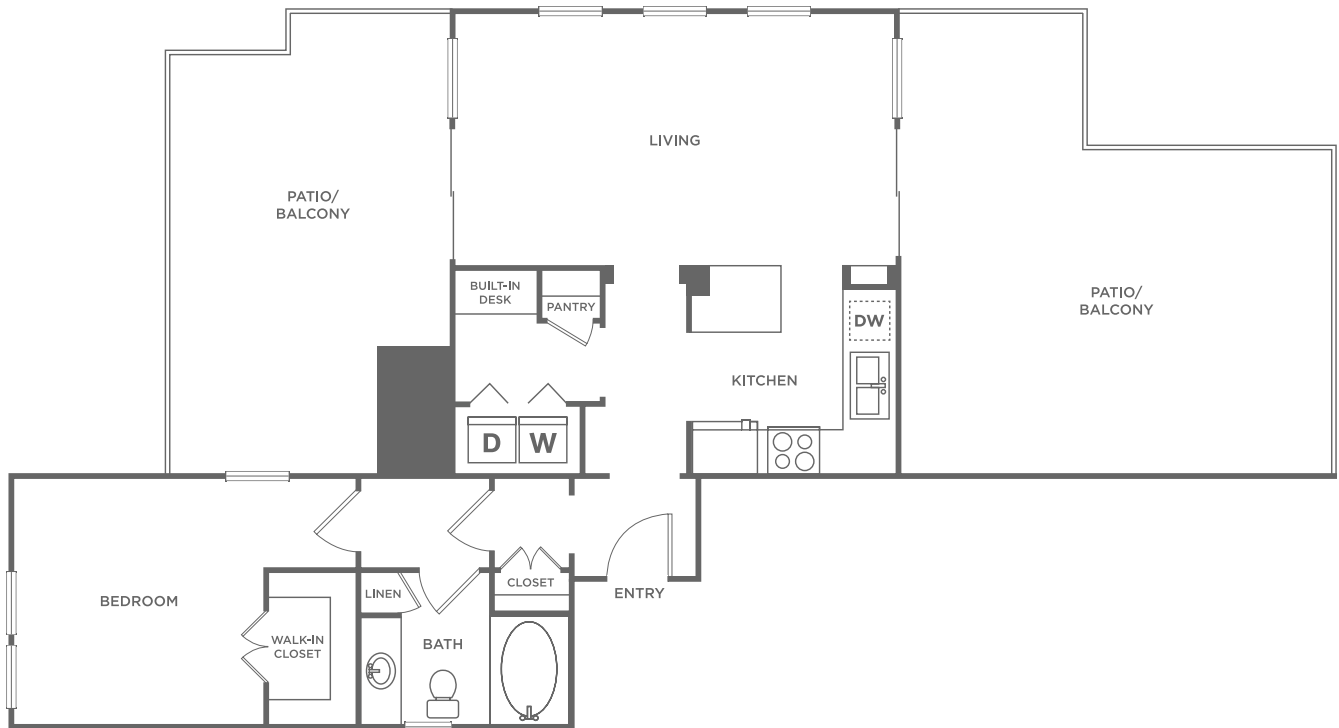

4550 CHERRY CREEK

HIGH RISE APARTMENT HOMES

GLENWOOD

1 BED / 1 BATH / 1579 SQ. FT.

4550 CHERRY CREEK DRIVE SOUTH | GLENDALE, CO 80246

303-757-6000 | CherryCreek@greystar.com | Live4550CherryCreek.com

Floorplans are artist's rendering. All dimensions are approximate. Actual product and specifications may vary in dimension or detail. Not all features are available in every apartment. Prices and availability are subject to change. Please see a representative for details.