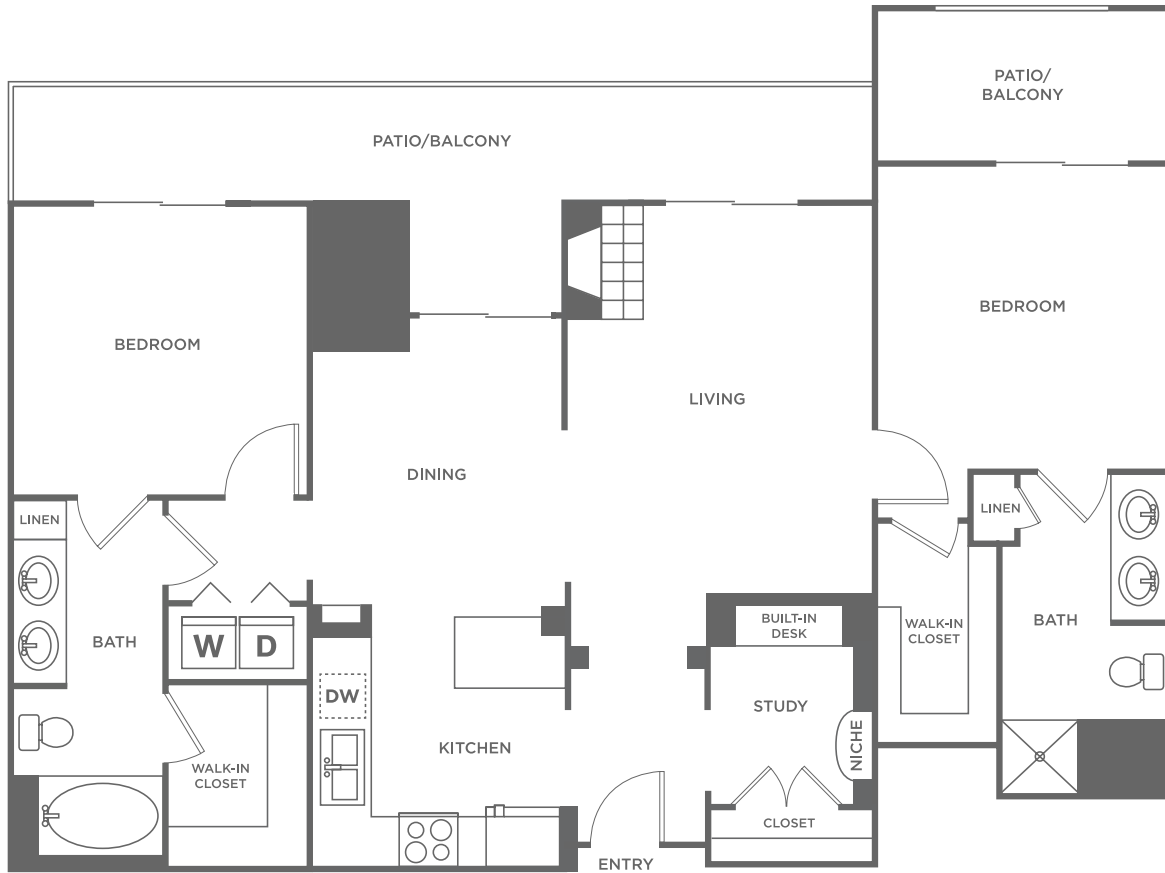

# 4550 CHERRY CREEK

HIGH RISE APARTMENT HOMES

## STEAMBOAT

2 BED / 2 BATH / 1549 SQ. FT.

4550 CHERRY CREEK DRIVE SOUTH | GLENDALE, CO 80246

303-757-6000 | [CherryCreek@greystar.com](mailto:CherryCreek@greystar.com) | [Live4550CherryCreek.com](http://Live4550CherryCreek.com)

*Floorplans are artist's rendering. All dimensions are approximate. Actual product and specifications may vary in dimension or detail. Not all features are available in every apartment. Prices and availability are subject to change. Please see a representative for details.*