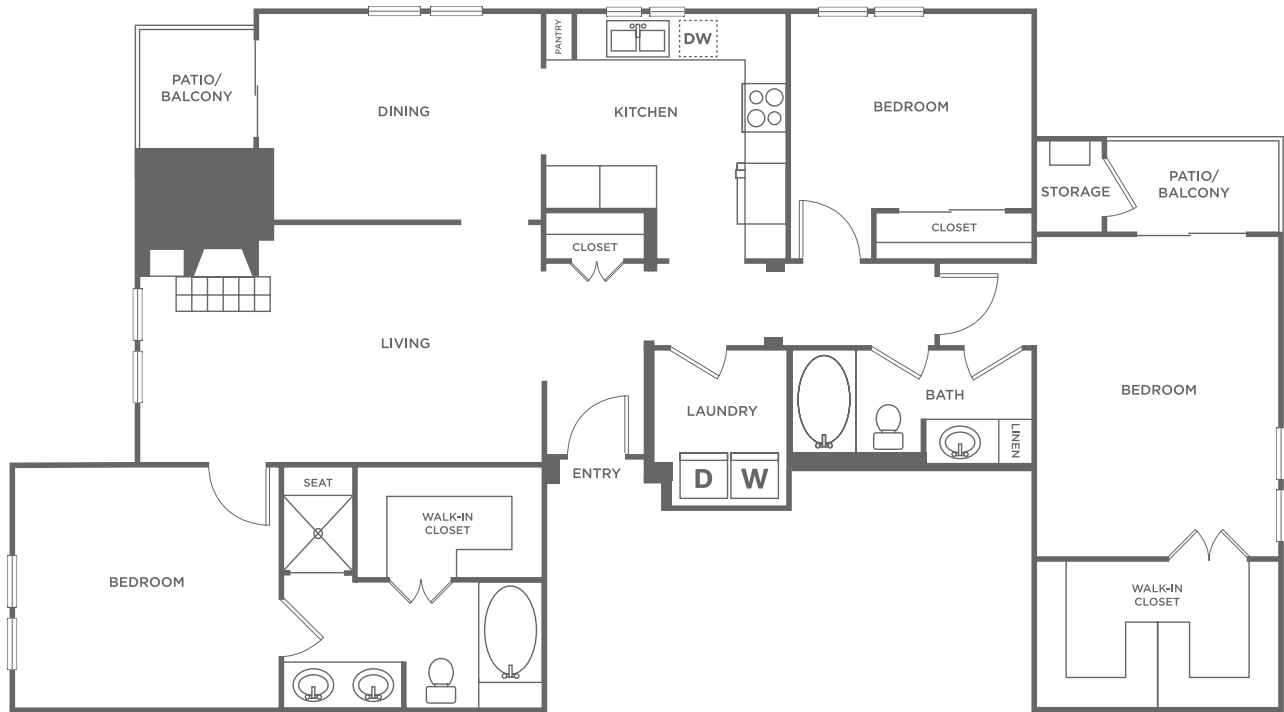

4550 CHERRY CREEK

HIGH RISE APARTMENT HOMES

TELLURIDE

3 BED / 2 BATH / 1854 SQ. FT.

4550 CHERRY CREEK DRIVE SOUTH | GLENDALE, CO 80246

303-757-6000 | CherryCreek@greystar.com | Live4550CherryCreek.com

Floorplans are artist's rendering. All dimensions are approximate. Actual product and specifications may vary in dimension or detail. Not all features are available in every apartment. Prices and availability are subject to change. Please see a representative for details.